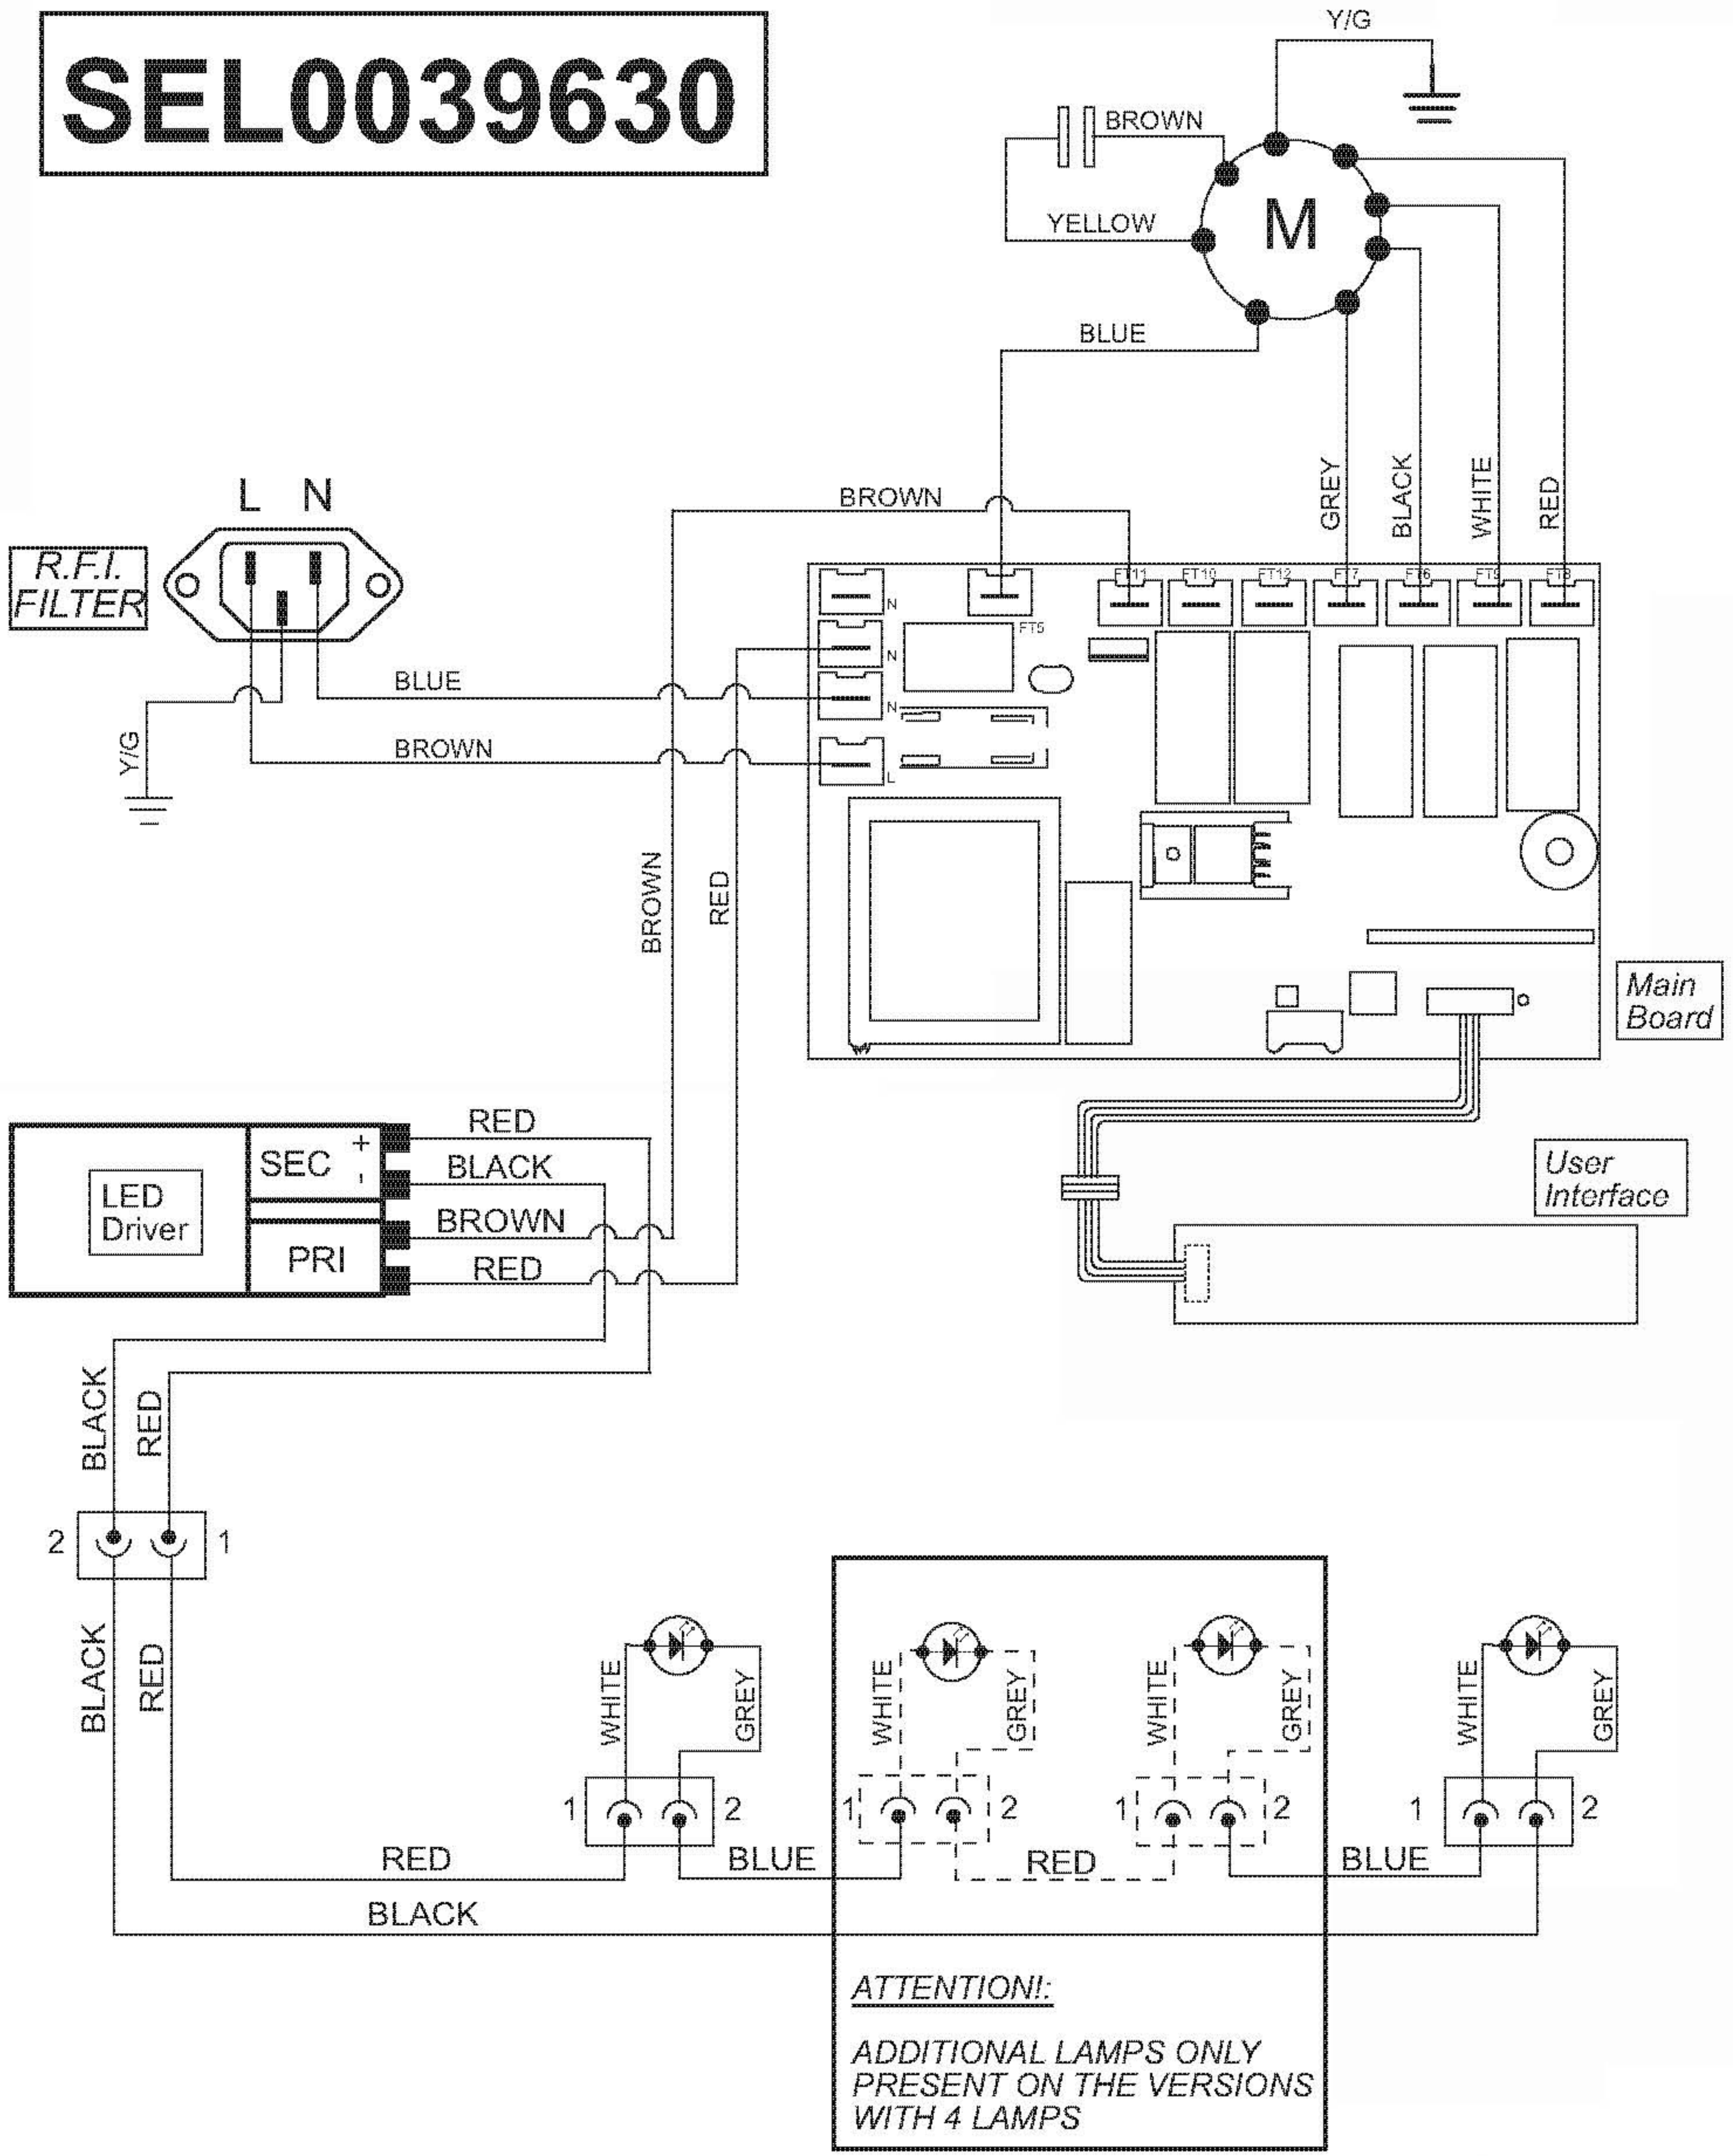

SEL0039630

ATTENTION!
 ADDITIONAL LAMPS ONLY
 PRESENT ON THE VERSIONS
 WITH 4 LAMPS

 mm FORM. A - 4	SCALA SCALE	WIRING DIAGRAM <i>IKD 10770.0 GE - KD 9770.0 GE</i>	DRAWING No. SEL0039630	LAST EDITION 11/04/12
	1:1			